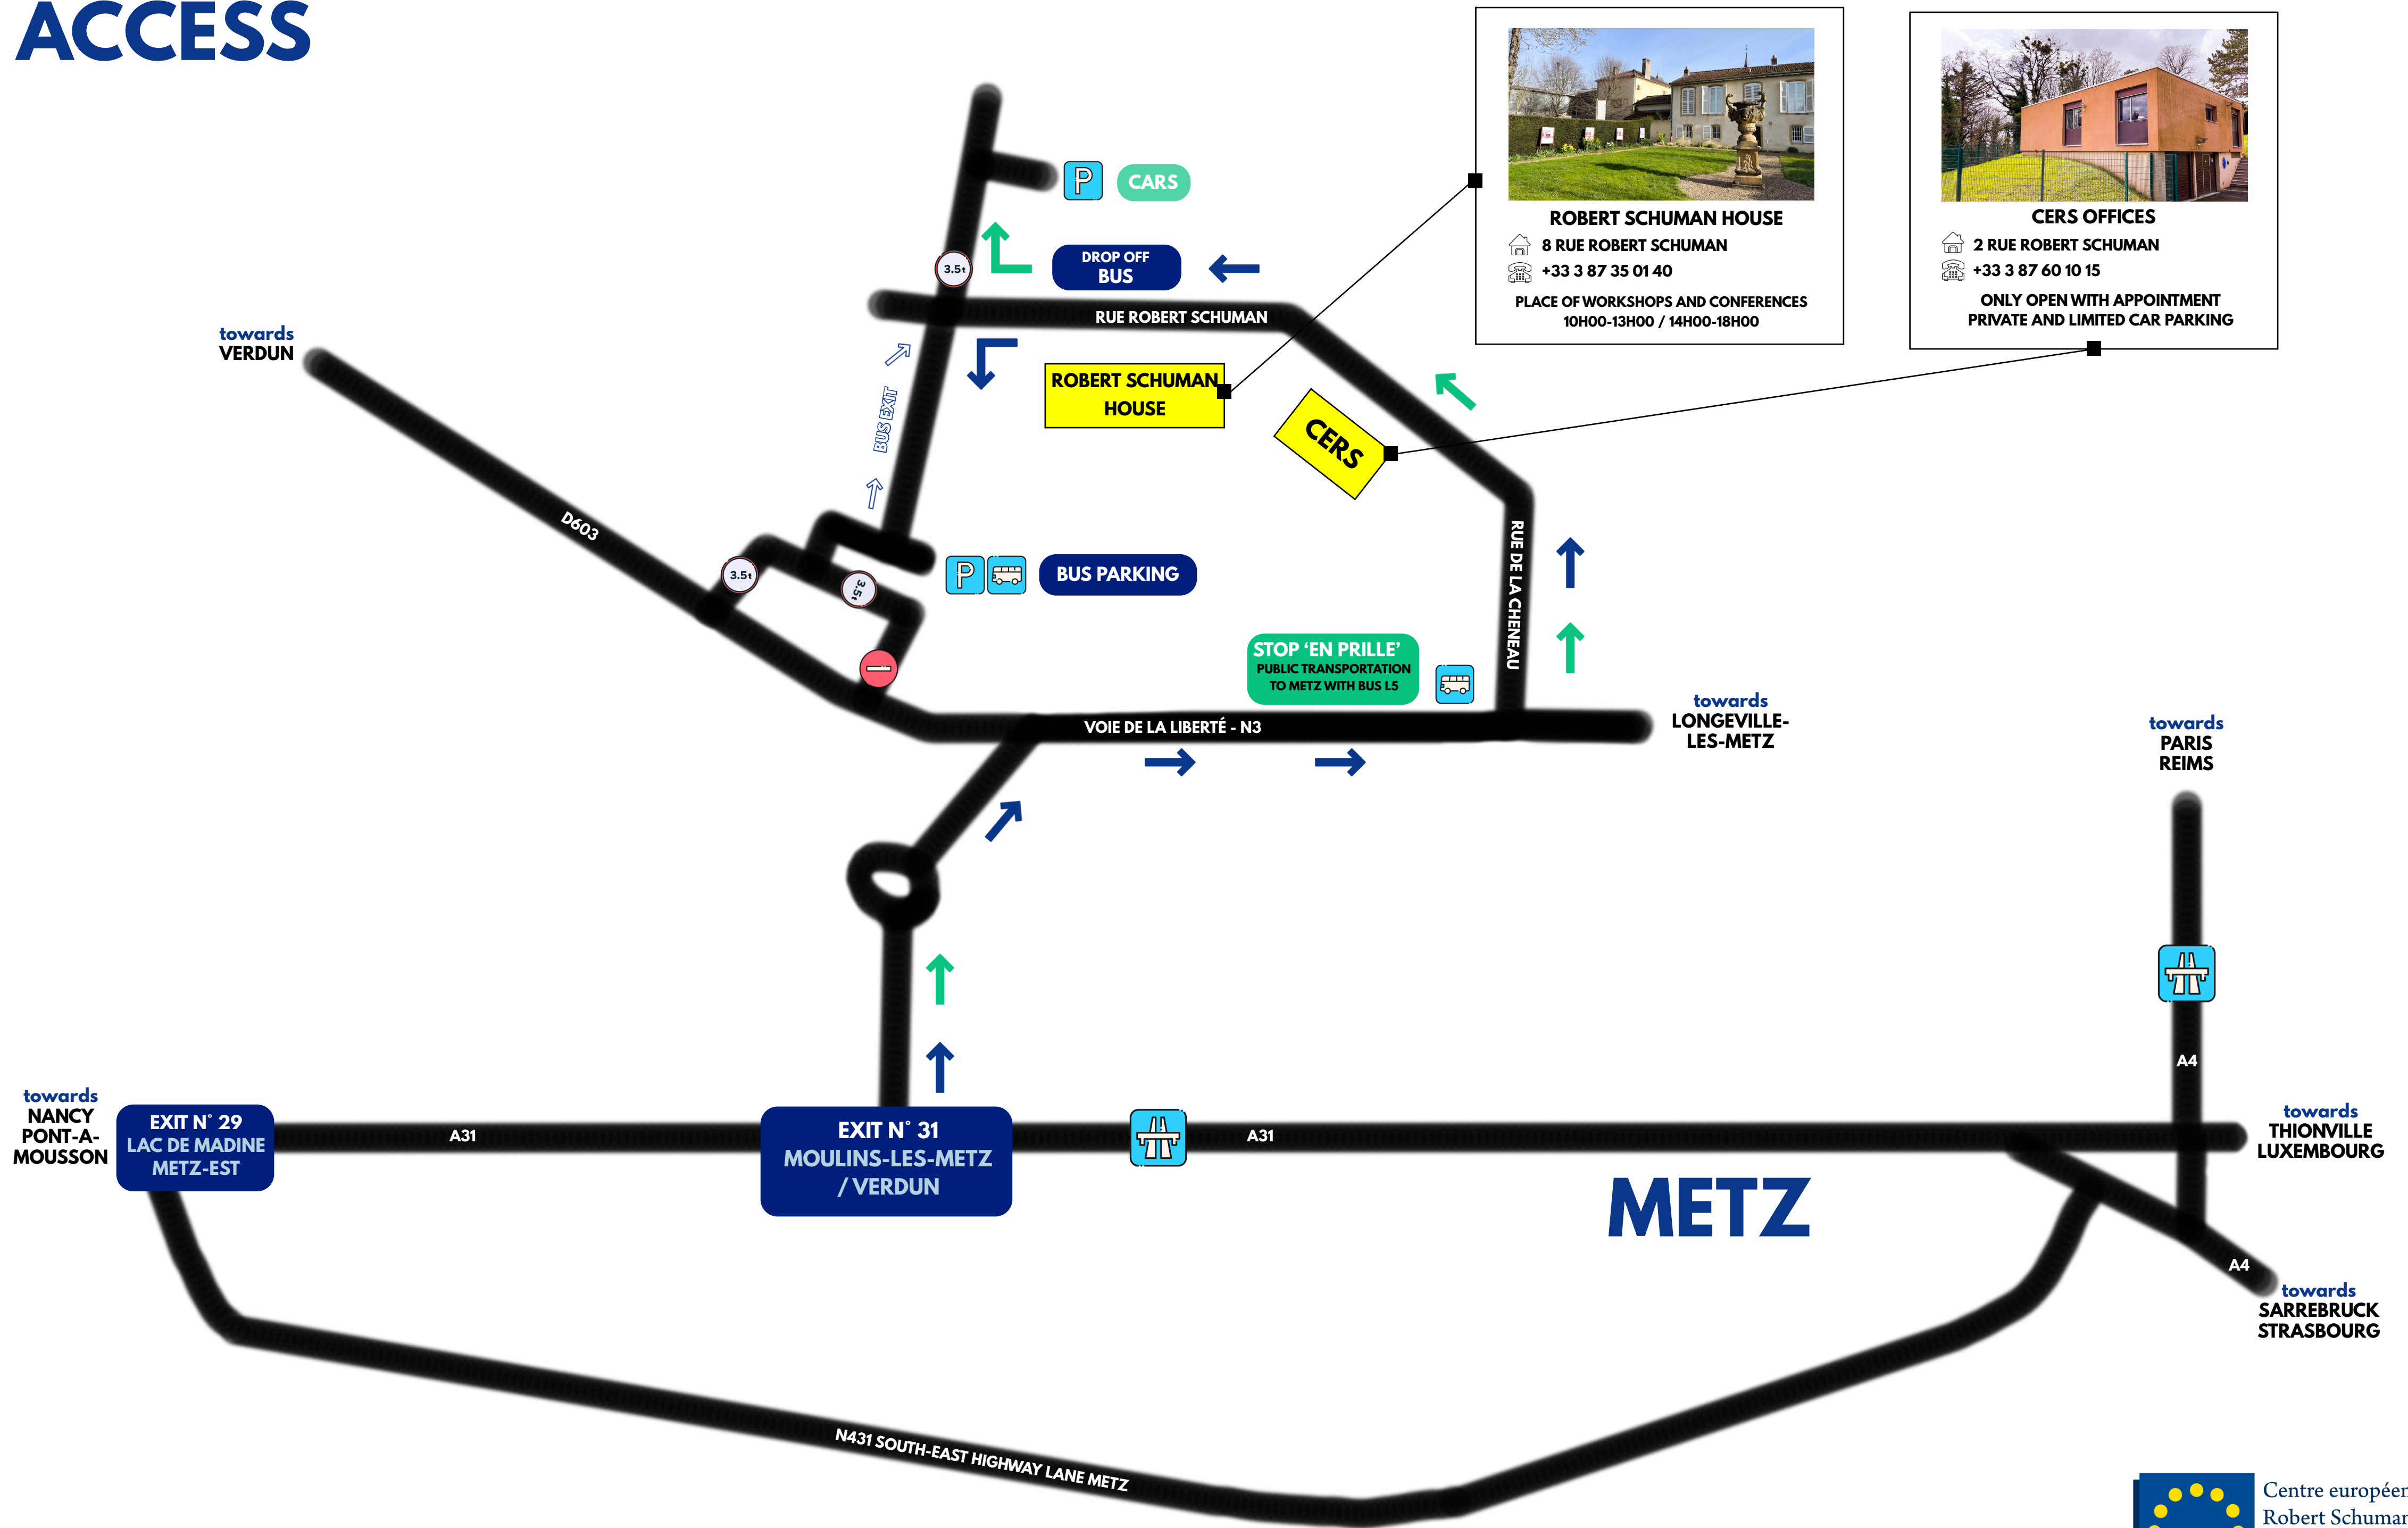

ACCESS

ROBERT SCHUMAN HOUSE
8 RUE ROBERT SCHUMAN
+33 3 87 35 01 40
PLACE OF WORKSHOPS AND CONFERENCES
10H00-13H00 / 14H00-18H00

CERS OFFICES
2 RUE ROBERT SCHUMAN
+33 3 87 60 10 15
ONLY OPEN WITH APPOINTMENT
PRIVATE AND LIMITED CAR PARKING